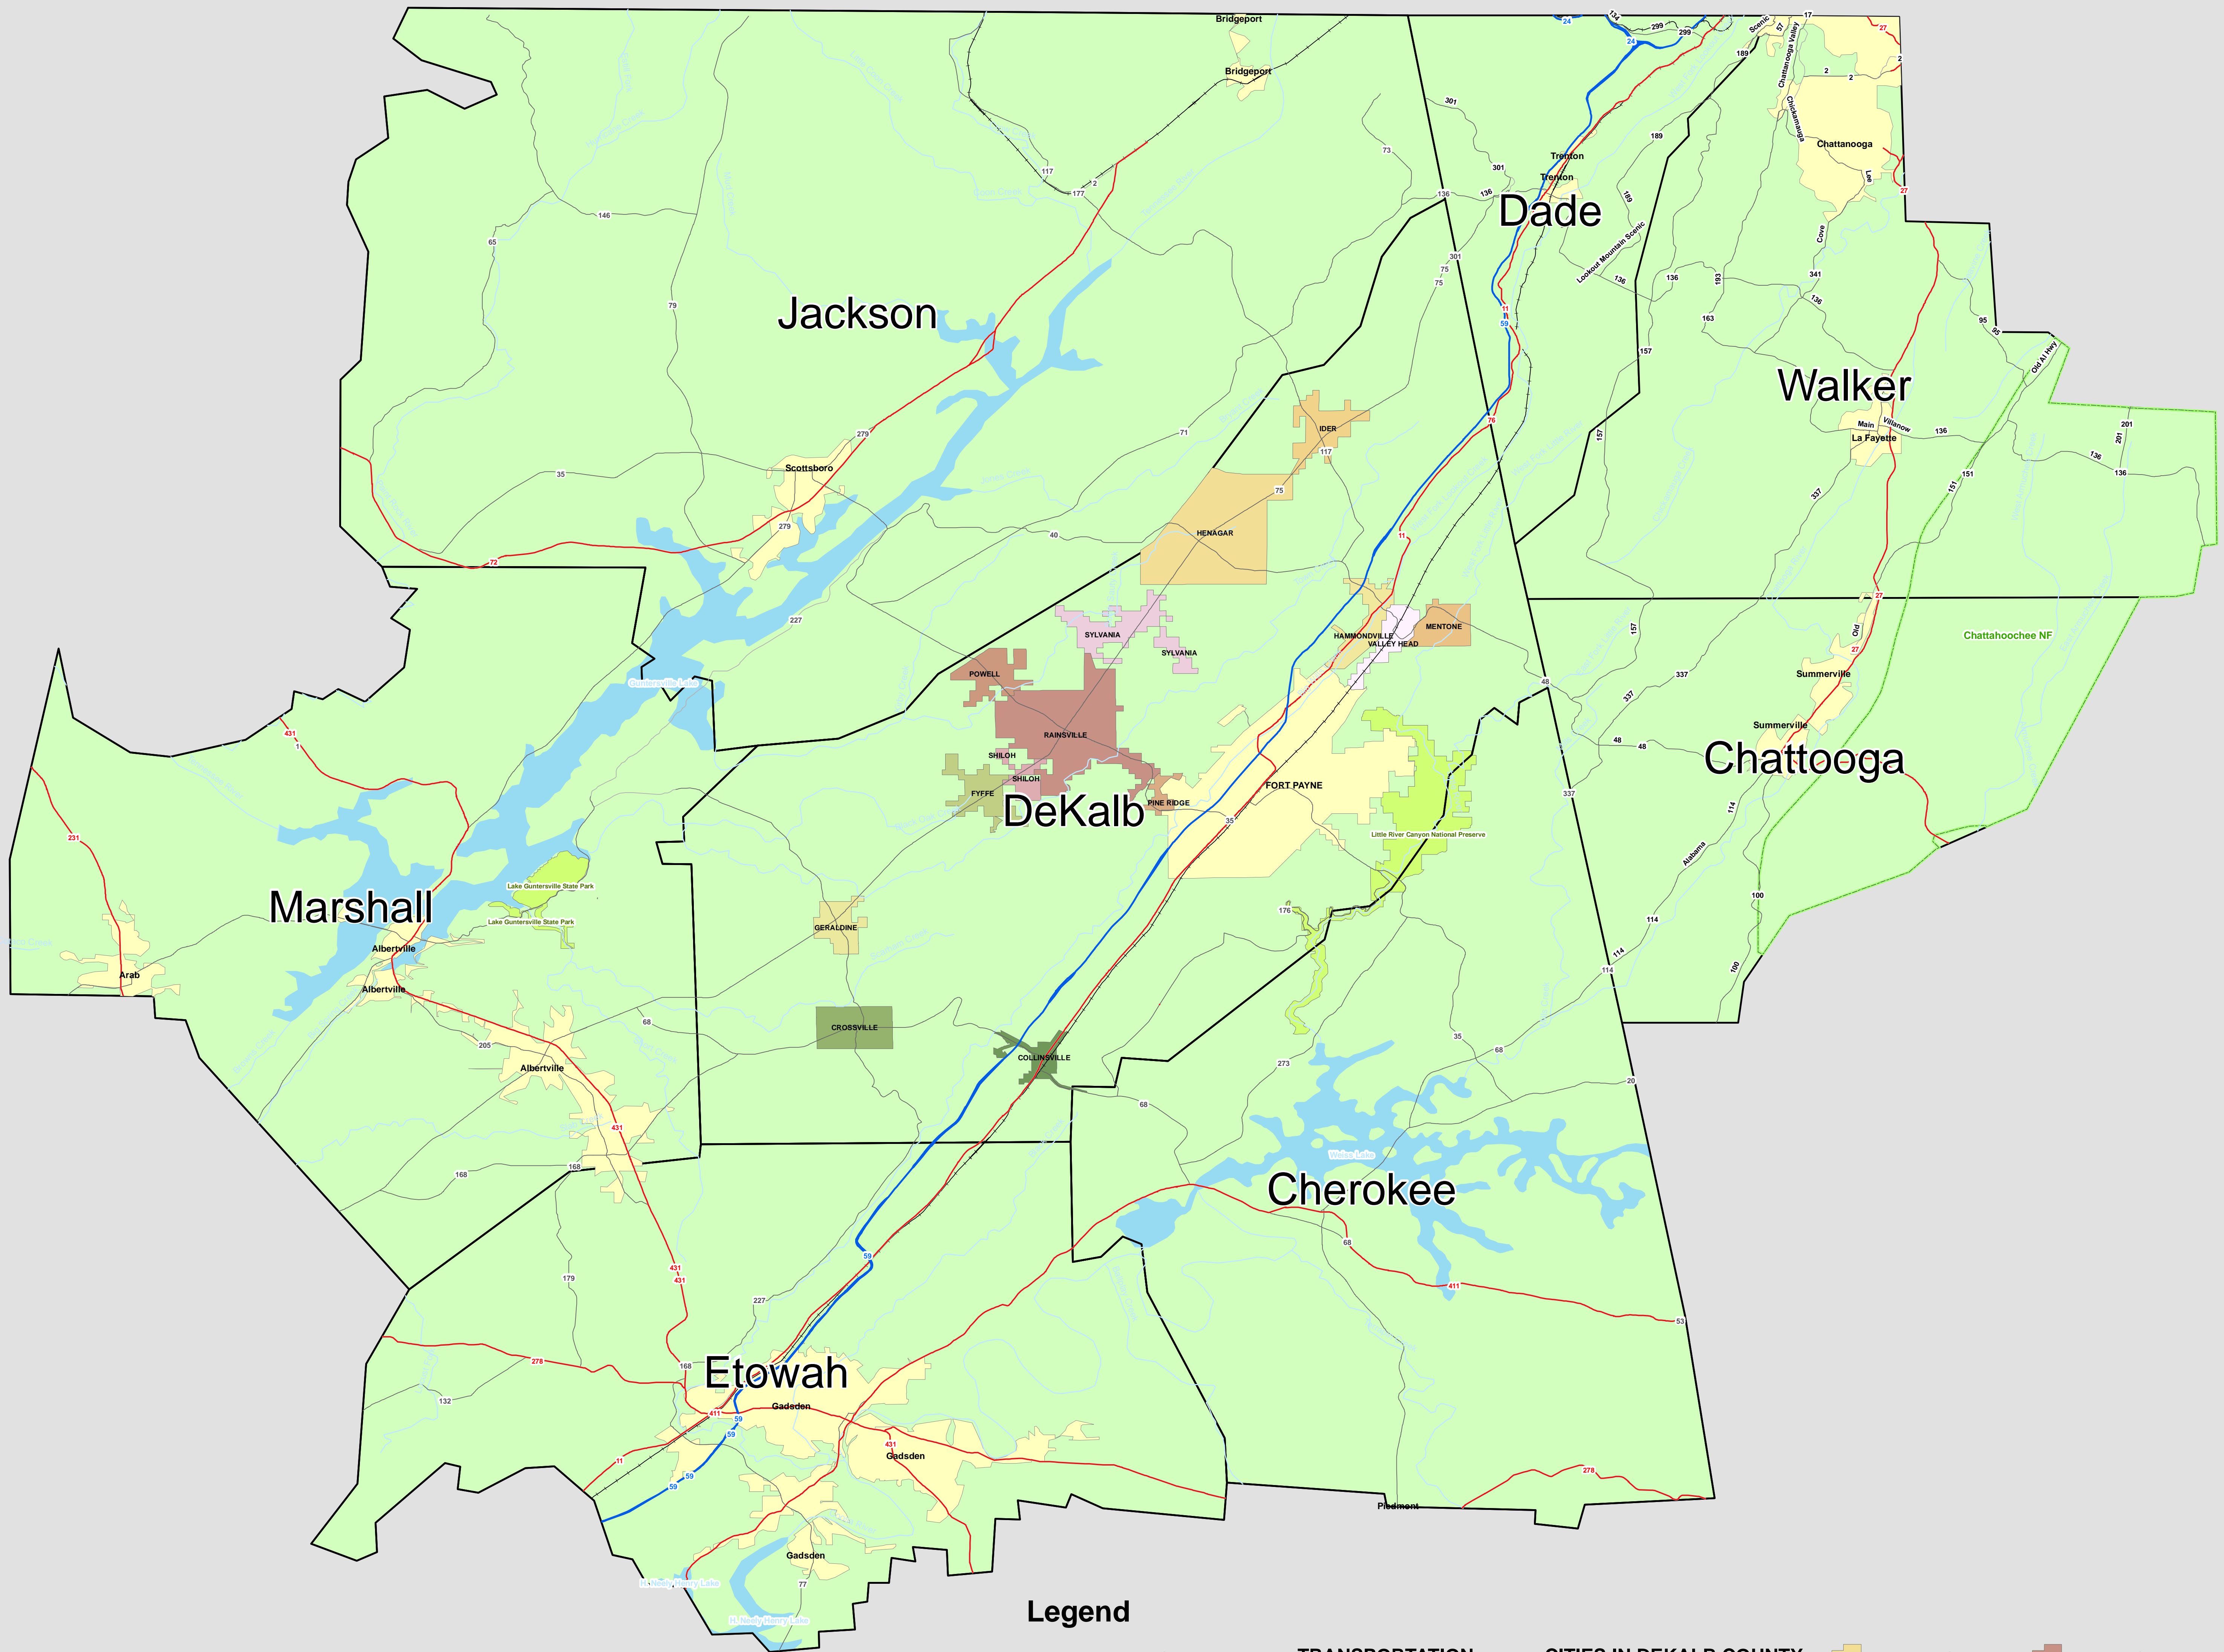

Dekalb County, Alabama

2009

And Surrounding
Counties Located in Northeast
Alabama and Northwest Georgia

Legend

- | | | | | |
|-----------------|-----------------------|--------------------------------|------------|-------------|
| RAILROAD | TRANSPORTATION | CITIES IN DEKALB COUNTY | HENAGAR | RAINSVILLE |
| MAJOR CITIES | INTERSTATE | COLLINSVILLE | IDER | SHILOH |
| NATIONAL FOREST | US HIGHWAY | CROSSVILLE | MENTONE | SYLVANIA |
| LAKES | STATE HIGHWAY | FYFFE | PINE RIDGE | VALLEY HEAD |
| COUNTIES | LOCAL ROAD | GERALDINE | POWELL | |
| | | HAMMONDVILLE | | |